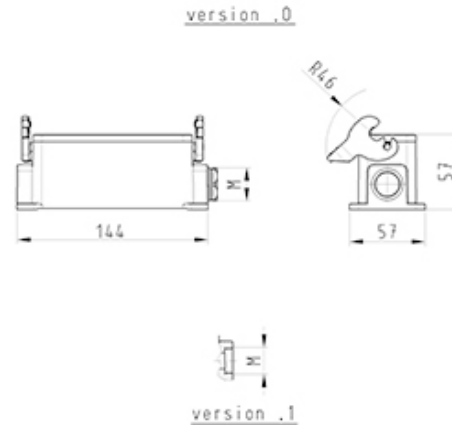

Datasheet

Item No. 71.331.2435.1

Bottom BAS GUT GM 24 M25 50 A1

revos BASIC 500V size 24 closed-bottom base with threaded collar M25, left, single locking lever

Item No.	71.331.2435.1
EAN	4015573621855
order unit	1 Piece(s)

Approvals

Technical data

General

ArticlePrice	udp_no_price
Nominal voltage	500
Housing material	Aluminium
Colour	Grey
Surface	With powder coating
Degree of protection (IP)	Other
UV resistant	Yes
Inflammability class of insulation material acc. with UL94	Other
Operating temperature range min.	-40 °C
Operating temperature range max.	120 °C

Model

DIN-size	24
Model	Surface mounting (base)
Locking mechanism	Single locking lever
Cable entry	Sideways
Type of cable	Thread
With cable screw gland	No
Thread size M	25
Hinged lid	No
EMC-version	No